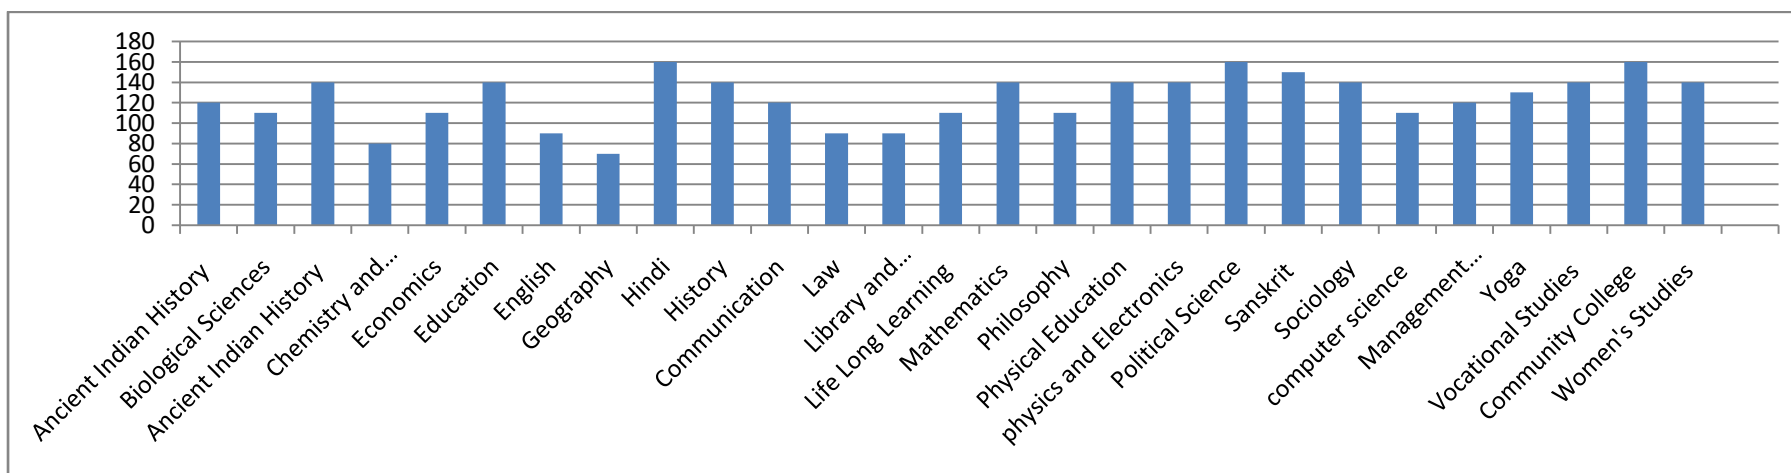

CRITERIA WISE, DEPARTMENT WISE QUARTERLY FEEDBACK