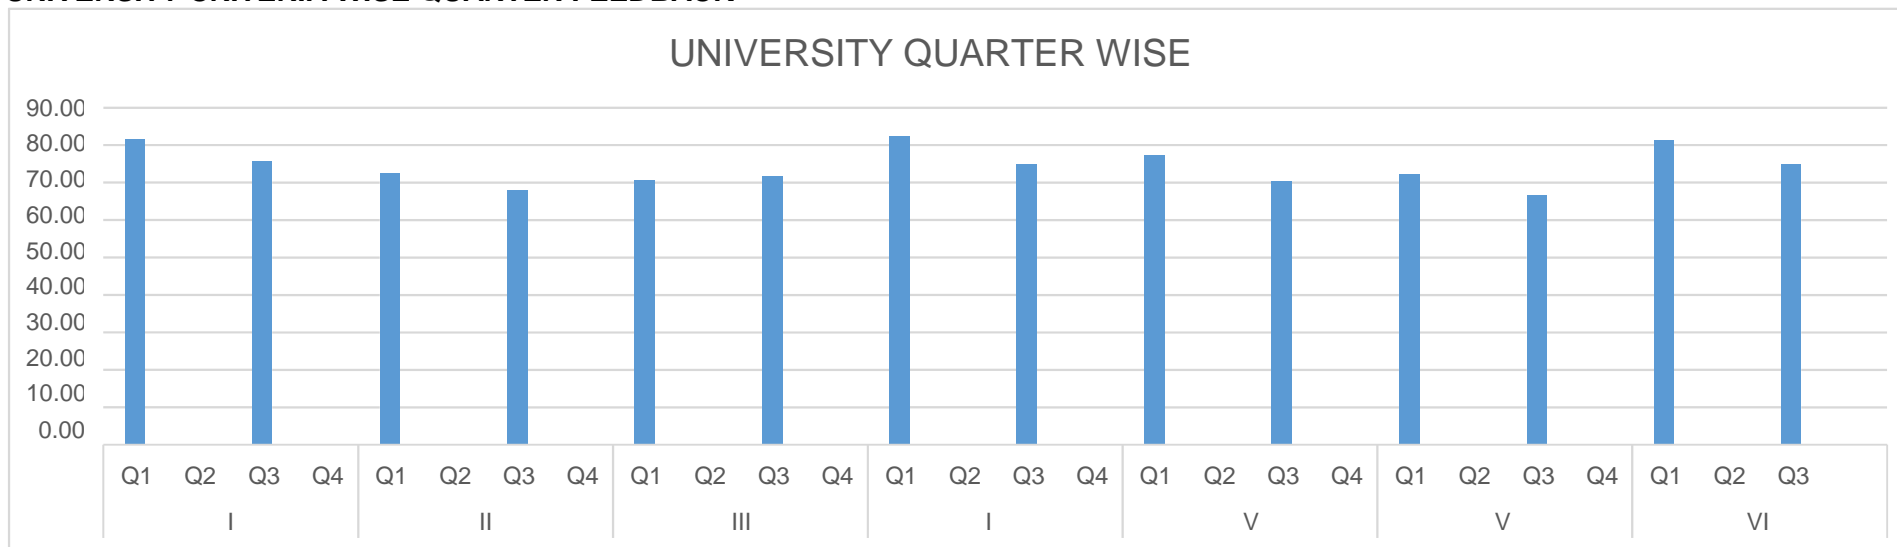

UNIVERSITY CRITERIA WISE QUARTER FEEDBACK